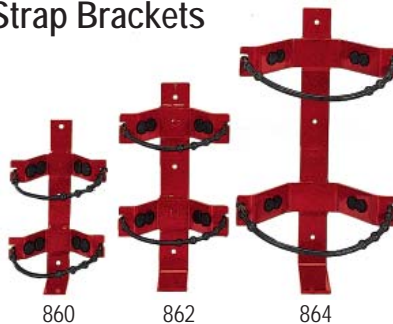

Heavy Duty Box Type Vehicle Brackets (Red Brackets are Galvanized)

10 lb. Wall Strap Type

Heavy Duty
Dolly Cart

859

Heavy Duty Rubber Strap Brackets

"I" Beam Brackets Exterior

868 - 6", 8", 10", 12"

Interior

872 - 6" to 8", 10" to 12"