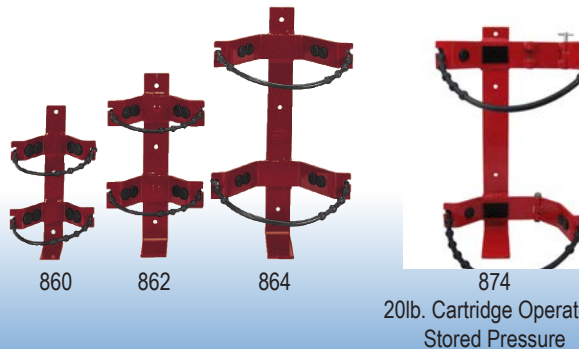

Wall Hanger Brackets

Bracket Adapters

Vehicle / Marine / Aviation Brackets

6 & 10 lb. Wall Strap Type

Heavy Duty Box Type Vehicle Brackets
(Red Brackets are Galvanized)

Horn Holder - CO₂
(with hardware for 810 or 811 Bracket)

Heavy Duty Dolly Cart

Heavy Duty Rubber Strap Brackets

"I" Beam Brackets
Exterior & Interior