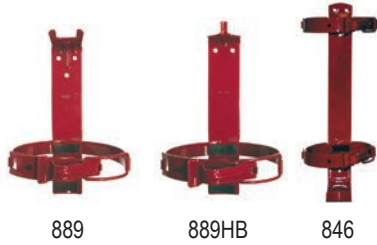

Wall Hanger Brackets

Bracket Adapters

Vehicle / Marine / Aviation Brackets

6 & 10 lb. Wall Strap Type

Heavy Duty Box Type Vehicle Brackets
(Red Brackets are Galvanized)

Horn Holder - CO₂
(with hardware for 810 or 811 Bracket)

Heavy Duty Dolly Cart

Heavy Duty Rubber Strap Brackets

"I" Beam Brackets
Exterior & Interior