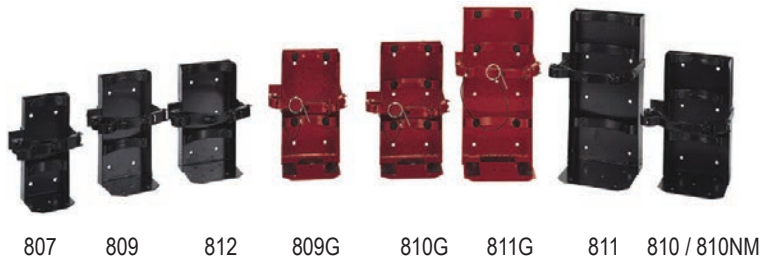

Wall Hanger Brackets

Bracket Adapters

Vehicle / Marine / Aviation Brackets

6 & 10 lb. Wall Strap Type

Heavy Duty Box Type Vehicle Brackets
(Red Brackets are Galvanized)

Horn Holder - CO₂
(with hardware for 810 or 811 Bracket)

Heavy Duty Dolly Cart

Heavy Duty Rubber Strap Brackets

"I" Beam Brackets
Exterior & Interior